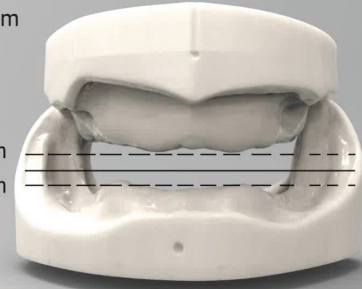

Restorative Options using Vertical Height as your Guide

Your patient's options increase with more vertical height

Implant Solutions®

www.solutionsforimplants.com

1-800-995-0626

Vertical Height
Total:
16mm

8mm
8mm

Restorative Options:

Full Zirconia
N.Dura™
Implant
Hybrid

Removable
Overdenture
with 2
Abutments

Denture
Teeth/Acrylic
over Titanium
Bar

Removable
Overdenture
with Bar

Vertical Height
Total:
20mm

10mm
10mm

Vertical Height
Total:
24mm

12mm
12mm

Vertical Height
Total:
28-32mm

14-16mm
14-16mm