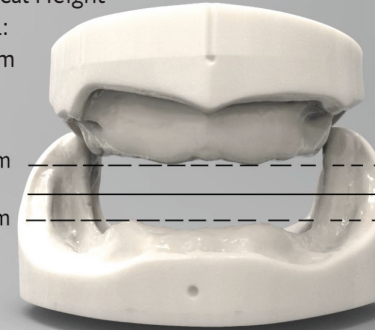

Restorative Options using Vertical Height as your Guide

Your patient's options increase with more vertical height

Implant Solutions®

www.solutionsforimplants.com

1-800-995-0626

Vertical Height
Total:
16mm

8mm
8mm

Restorative Options:

Full Zirconia
N.Dura™
Implant
Hybrid

Removable
Overdenture
with 2
Abutments

Denture
Teeth/Acrylic
over Titanium
Bar

Removable
Overdenture
with Bar

Vertical Height
Total:
20mm

10mm
10mm

Vertical Height
Total:
24mm

12mm
12mm

Vertical Height
Total:
28-32mm

14-16mm
14-16mm