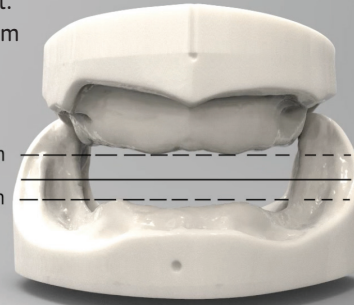

Restorative Options using Vertical Height as your Guide

Your patient's options increase with more vertical height

Implant Solutions®

www.solutionsforimplants.com

1-800-995-0626

Vertical Height
Total:
16mm

8mm
8mm

Restorative Options:

Full Zirconia
N.Dura™
Implant
Hybrid

Removable
Overdenture
with 2
Abutments

Denture
Teeth/Acrylic
over Titanium
Bar

Removable
Overdenture
with Bar

Vertical Height
Total:
20mm

10mm
10mm

Vertical Height
Total:
24mm

12mm
12mm

Vertical Height
Total:
28-32mm

14-16mm
14-16mm